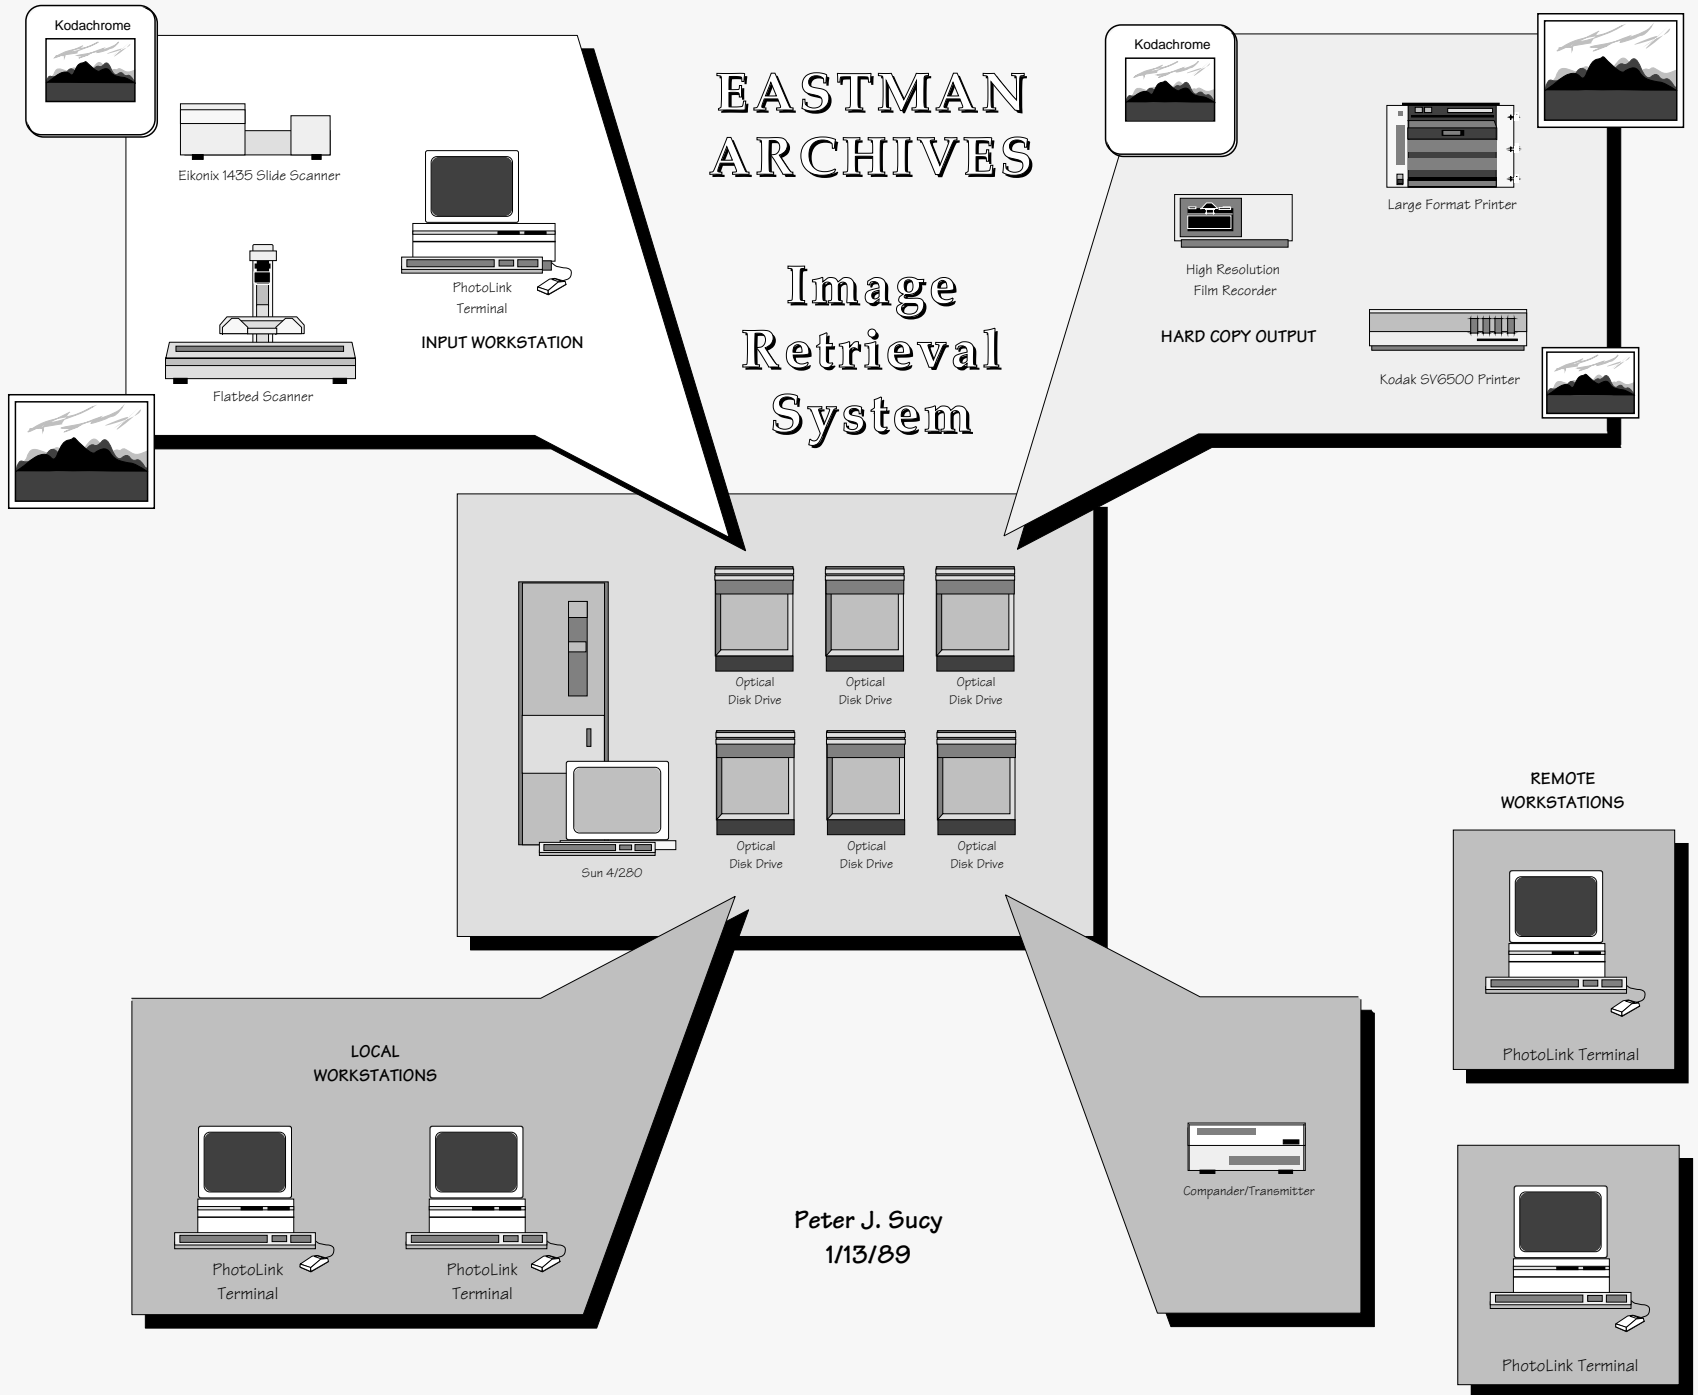

EASTMAN ARCHIVES

Image Retrieval System

INPUT WORKSTATION

John M Doe
Any Business
AnyPlace,
USA

Small Format
Printers

Large Format Printer

HARD COPY OUTPUT

High Resolution
Film Recorder

The Future...

KODAK

Consumer PhotoLink Terminal

**Keep A Family's Entire Photographic
History on One Optical Disk**

**Transmit Photographs to Remote
Relatives**

Electronic Darkroom Software

**Dial up Photographic Labs for
Photographic Prints and
Enlargements**