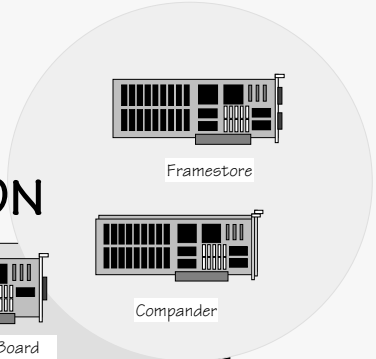

LOCAL RETRIEVAL WORKSTATION

Software:
Drivers
Image Processing
Compression
Storage/Retrieval

Software:
Compression
Sample Rate
Conversion
Storage/Retrieval
Communication

IMAGE
COMPANDER/
TRANSMITTER

REMOTE
RETRIEVAL
WORKSTATION

The Future...

KODAK

Consumer PhotoLink Terminal

**Keep A Family's Entire Photographic
History on One Optical Disk**

**Transmit Photographs to Remote
Relatives**

Electronic Darkroom Software

**Dial up Photographic Labs for
Photographic Prints and
Enlargements**